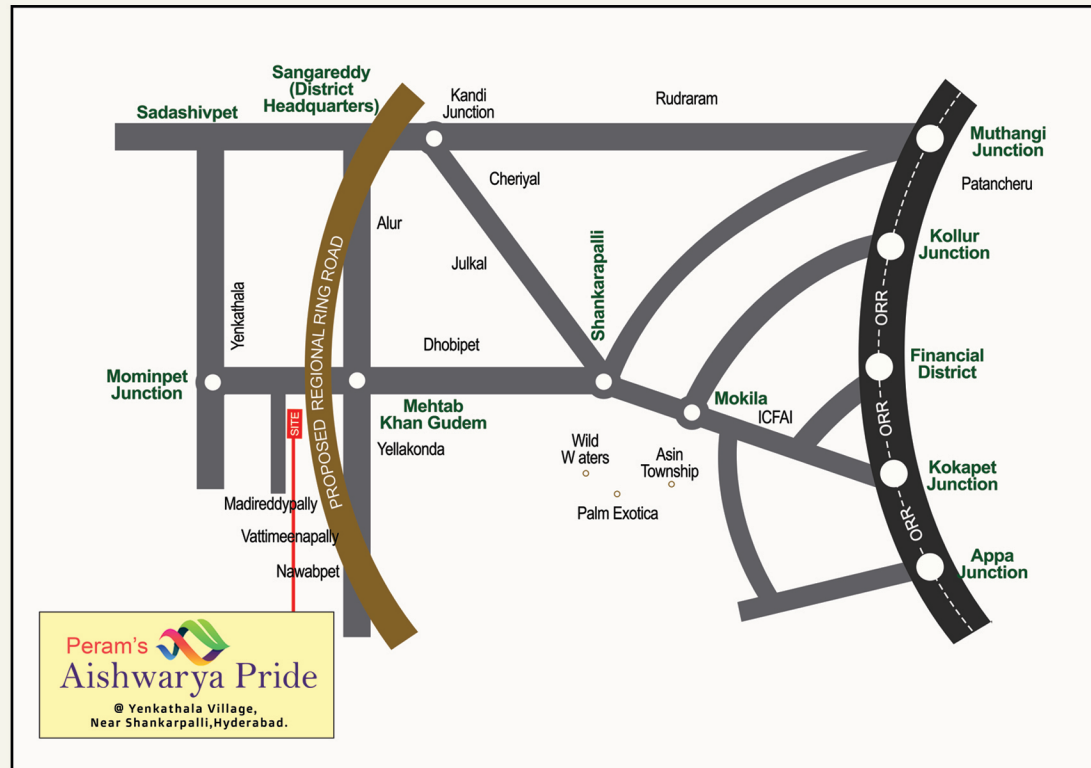

AMENITIES

- Compound wall
- Best Designed Entrance Arch
- All Black Top Roads
- Overhead Tank
- Water Connection to Every Plot
- Underground Drainage System
- Electricity
- Plantation
- Parks

AN ISO 9001:2008 CERTIFIED COMPANY